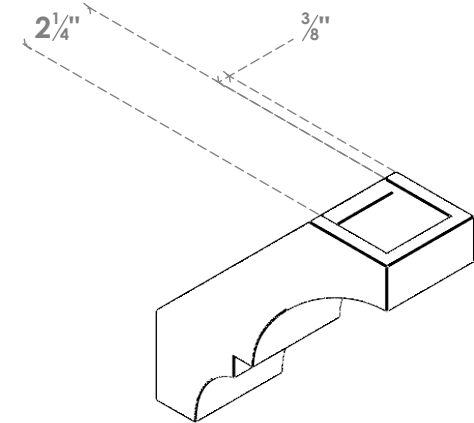

ITEM NUMBER: BRCPO030X08000X08000BOA

3"W X 8"D X 8"H BALBOA ARCHITECTURAL GRADE PVC OPEN BRACE

SIDE PROFILE

FRONT PROFILE

ISOMETRIC

EKENA MILLWORK
2300 WEST MAIN ST.
CLARKSVILLE, TX 75426
TOLL FREE: 866-607-0453
WWW.EKENAMILLWORK.COM