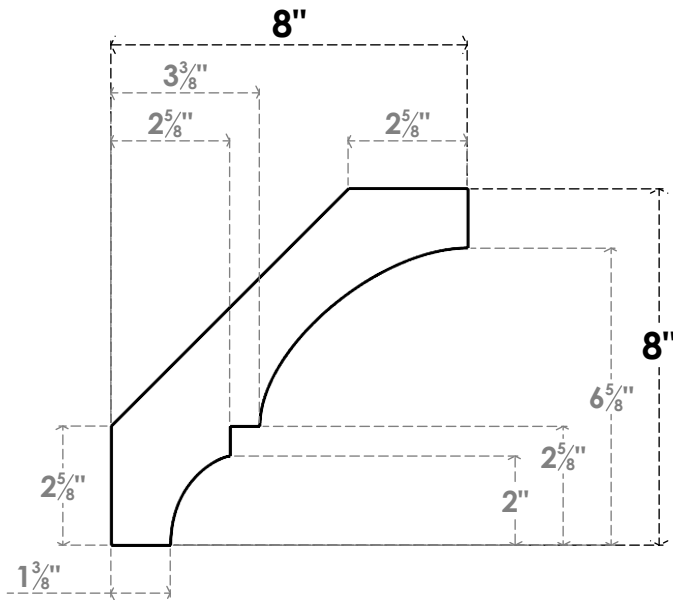

ITEM NUMBER: BRCPO030X08000X08000BOA

3"W X 8"D X 8"H BALBOA ARCHITECTURAL GRADE PVC OPEN BRACE

SIDE PROFILE

FRONT PROFILE

ISOMETRIC

EKENA MILLWORK
2300 WEST MAIN ST.
CLARKSVILLE, TX 75426
TOLL FREE: 866-607-0453
WWW.EKENAMILLWORK.COM