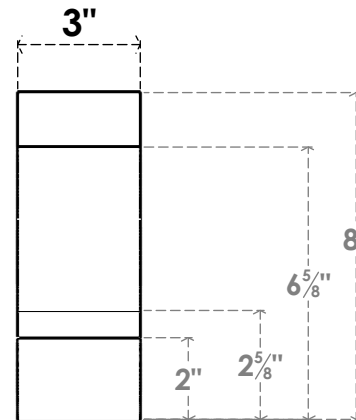

ITEM NUMBER: BRCPO030X08000X08000BOA

3"W X 8"D X 8"H BALBOA ARCHITECTURAL GRADE PVC OPEN BRACE

SIDE PROFILE

FRONT PROFILE

ISOMETRIC

EKENA MILLWORK
2300 WEST MAIN ST.
CLARKSVILLE, TX 75426
TOLL FREE: 866-607-0453
WWW.EKENAMILLWORK.COM